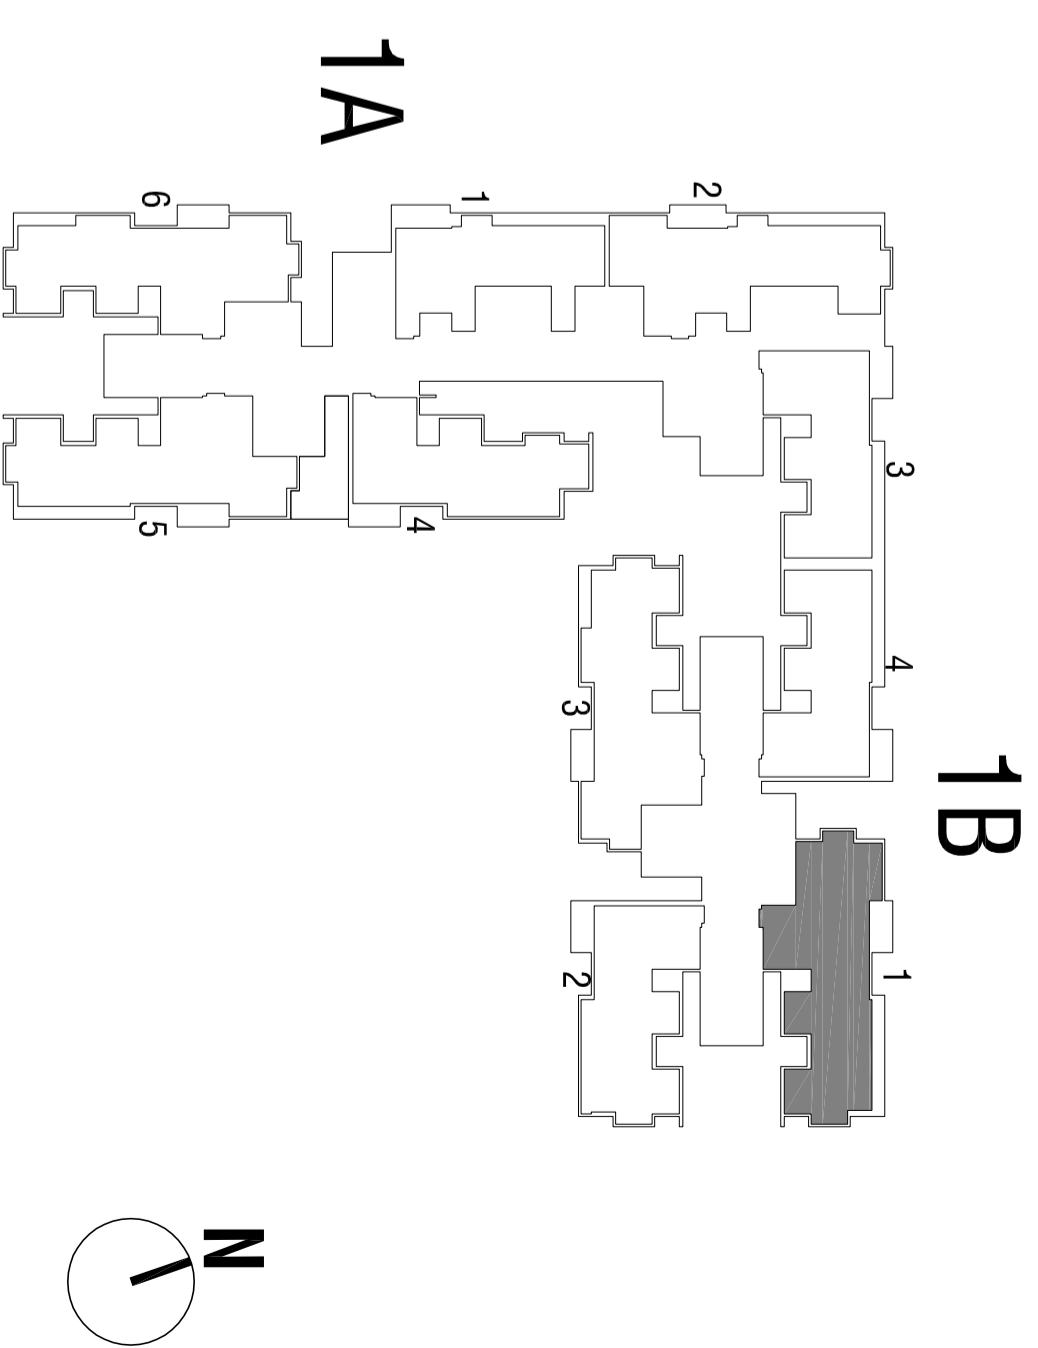

UNIT TYPE	CARPET AREA AS PER MAHARERA	CARPET AREA OF ENCLOSED BALCONY	CARPET AREA OF UNIT (INCLUDING ENCLOSED BALCONY)	EXCLUSIVE BALCONY + UTILITY
3BHK-A-2(S)	81.38	3.96	85.34	4.33

* Maharera carpet area unit is in sq.mts.

Key plan for Floors:

Podium, 1st, 2nd, 3rd, 4th, 5th, 6th, 7th, 8th, 9th, 10th, 11th, 12th, 13th, 14th, 15th, 16th, 17th, 18th, 19th, 20th, 21st, 22nd, 23rd, 24th, 25th, 26th & 27th floor.

Unit placement of unit no. 1